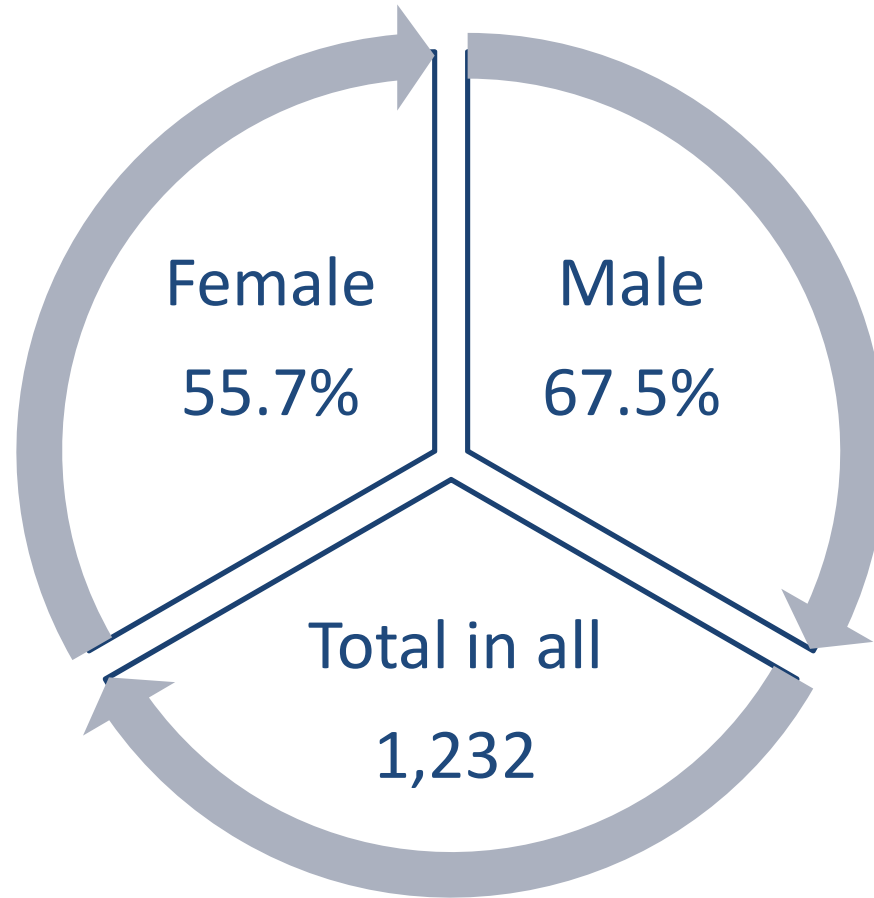

Student Body Demographics at Miami Hamilton University