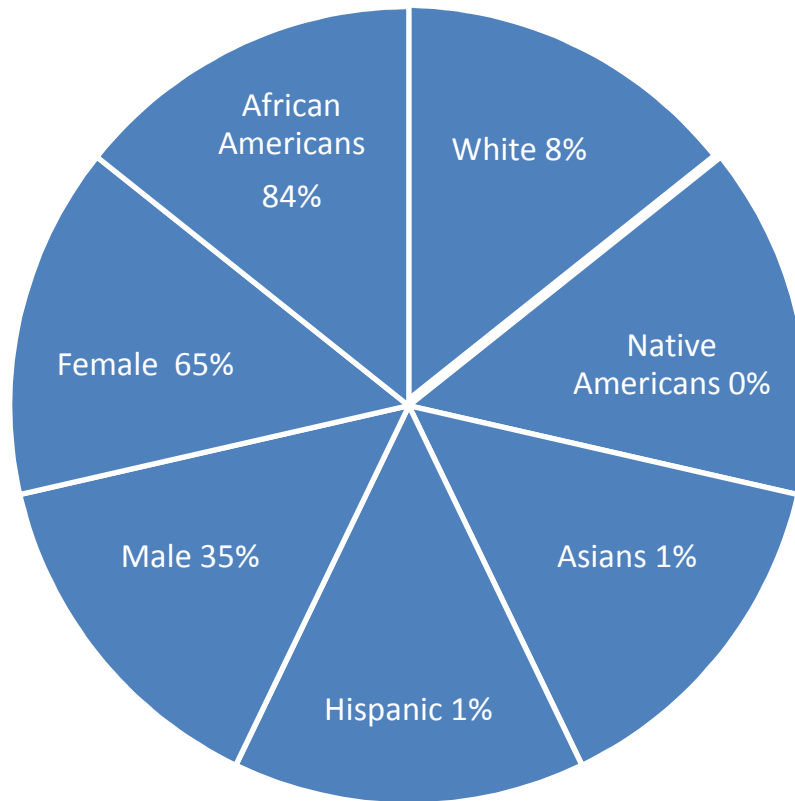

STUDENT BODY DEMOGRAPHICS AT FAMU

ACADEMIC MAJORS OFFERED

- **Bachelor of Science**
Associates in art
Animal Science
masters of science in
agricultural science
doctoral degree

ATHLETICS RECREATIONAL PROGRAMS

- Band, football, martial arts, basketball,

HISTORY

- Florida Agricultural and Mechanical University was founded as the State Normal College for Colored Students, and on October 3, 1887, it began classes with fifteen students and two instructors. Today, FAMU, as it has become affectionately known, is the premiere school among historically black colleges and universities. Prominently located on the highest hill in Florida's capital city of Tallahassee, Florida A&M University remains the only historically black university in the eleven member State University System of Florida.